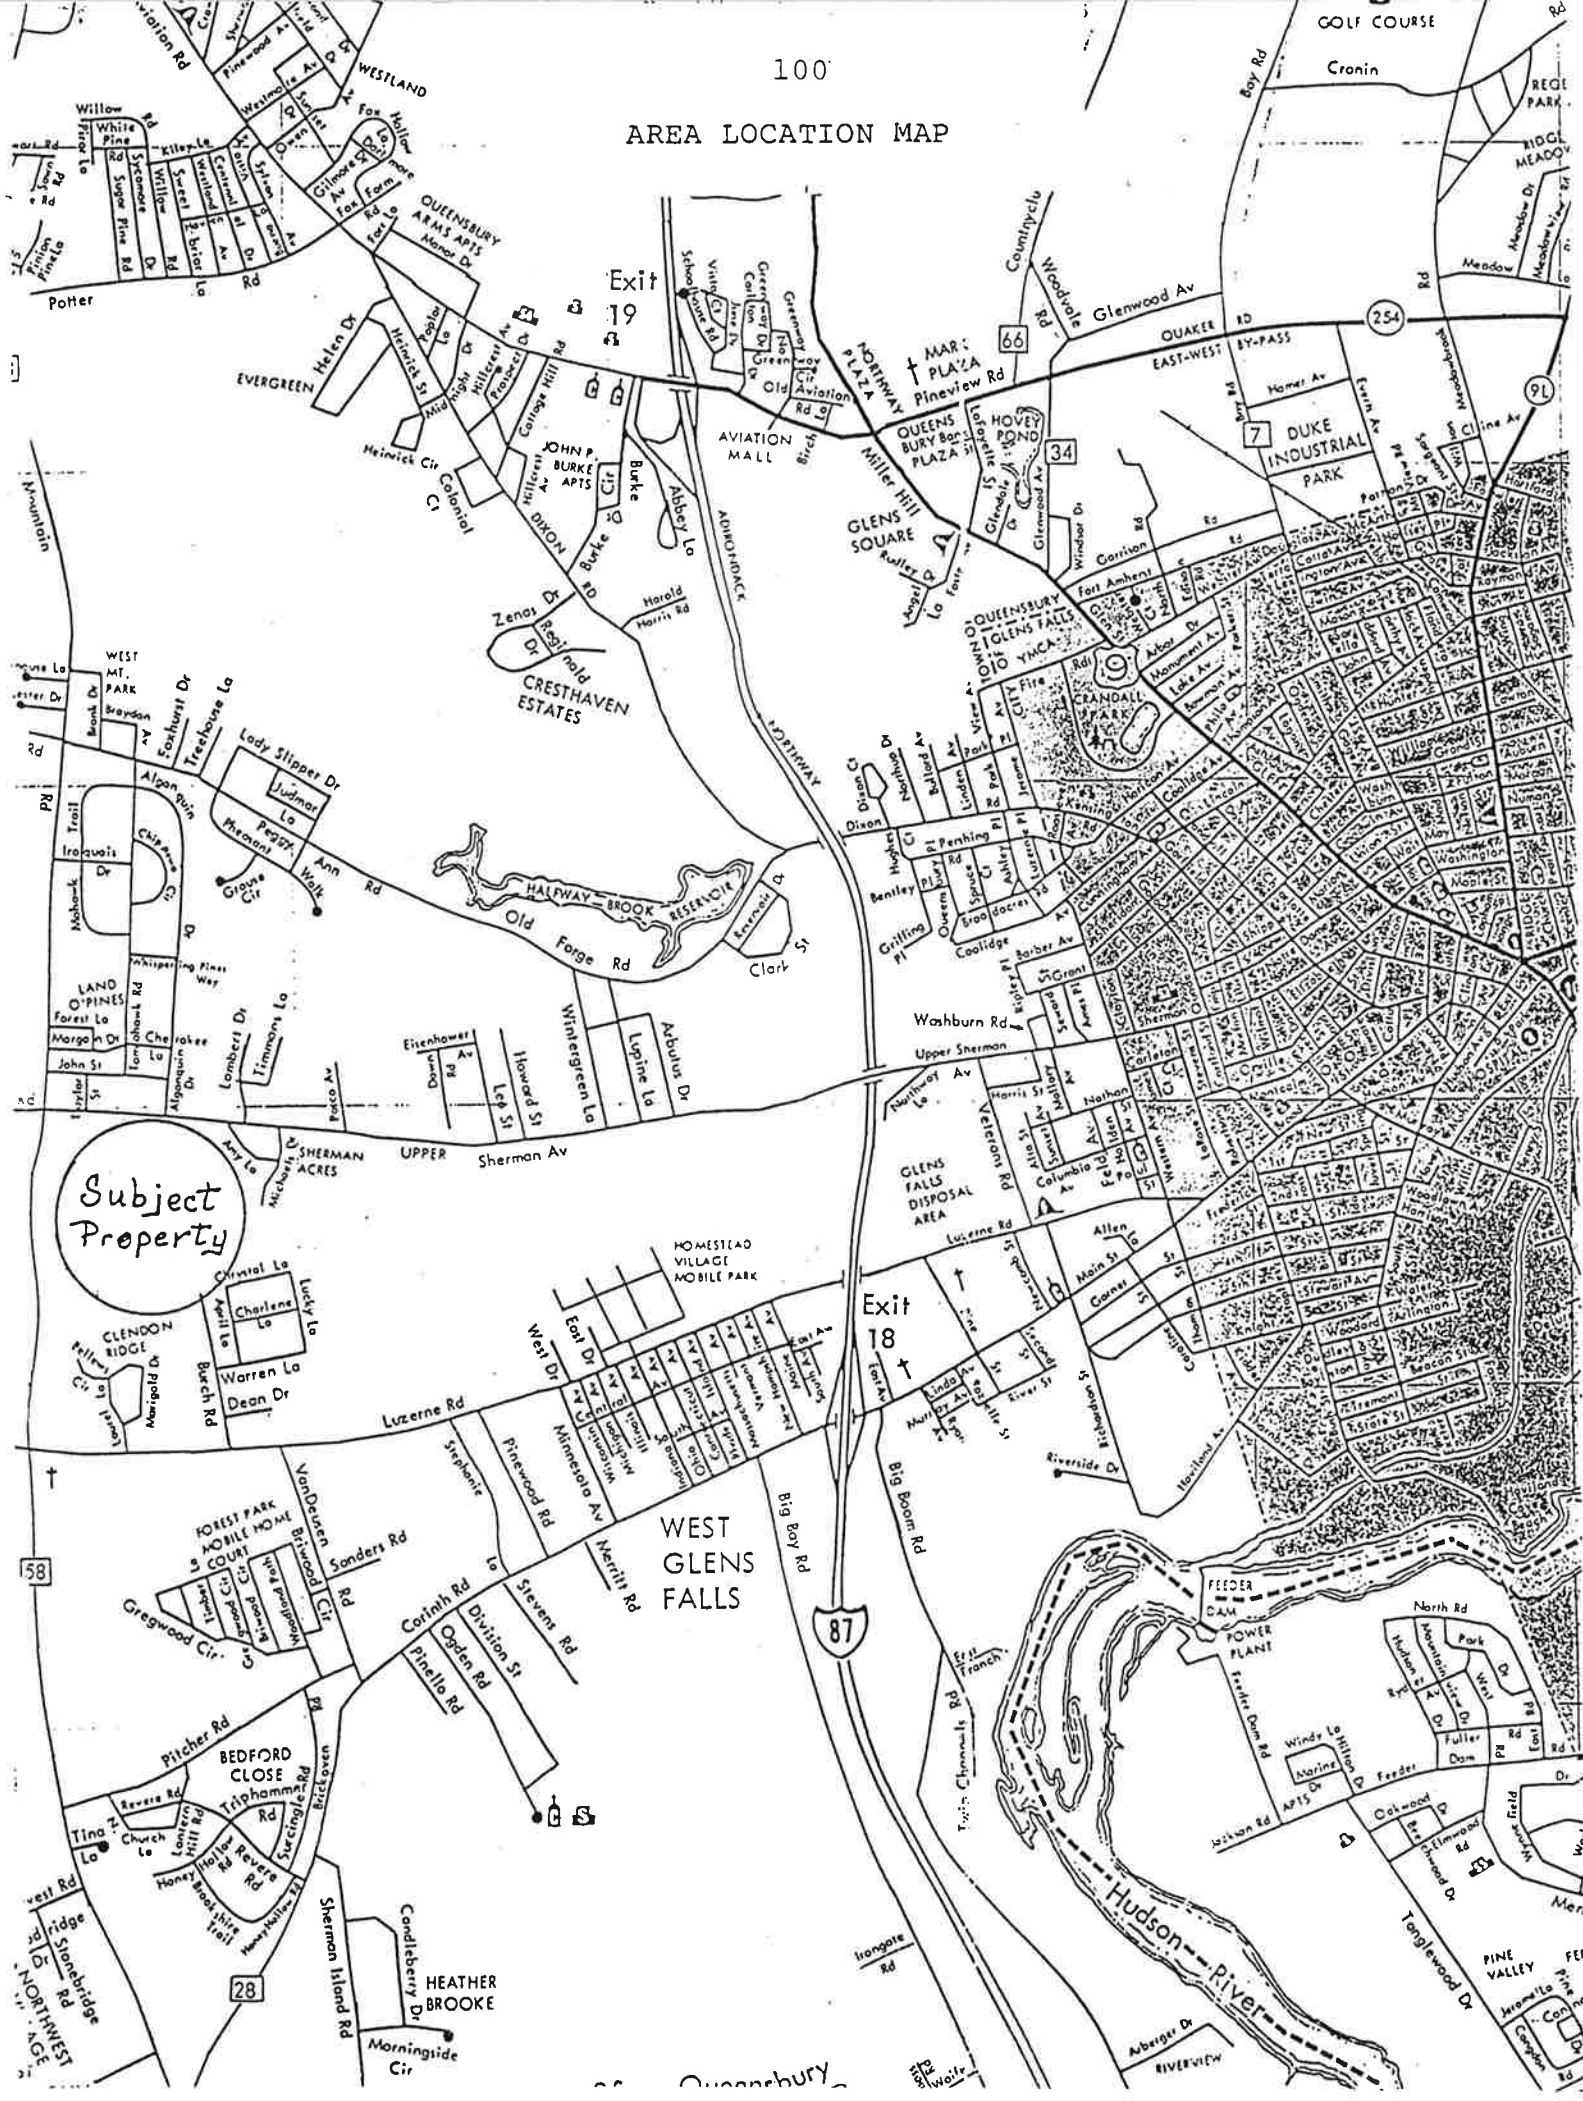

AREA LOCATION MAP

Subject Property

WEST GLENS FALLS

Hudson River

58

87

254

91

28

NORTHWEST

Queensbury